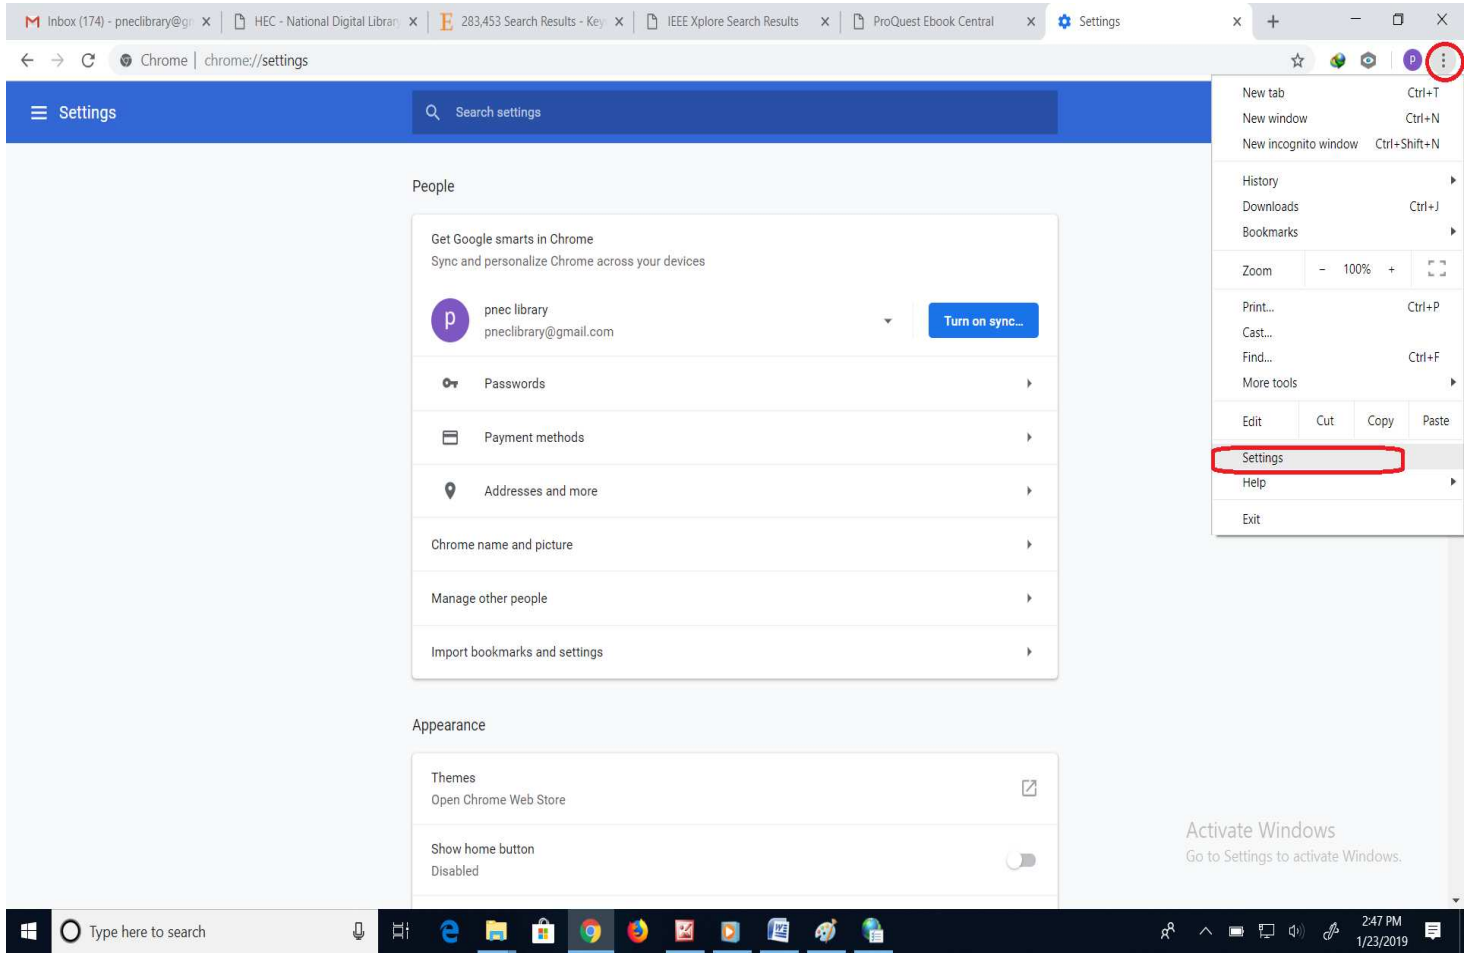

PROXY SETTING FOR PNEC ON WEB BROWSER

STEP 1

Proxy Setting for PNEC